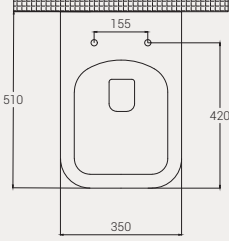

Palet Adet	Kod	Açıklama	Renk	Fiyat ₺
K12	70CG03052	Asma Klozet	Beyaz	4.120 ₺
K10	30SCO.03.02	Klozet Kapağı	Beyaz	1.200 ₺
SET (2 parça)				5.320 ₺
K12	70CG03052.01.1.3.01	Asma Klozet	Mat Siyah	7.110 ₺
K10	30SCO.03.02.06	Klozet Kapağı	Mat Siyah	2.400 ₺
SET (2 parça)				9.510 ₺
K12	70CG03052.07.1.3.01	Asma Klozet	Fildişi	7.110 ₺
K10	30SCO.03.02.08	Klozet Kapağı	Fildişi	2.400 ₺
SET (2 parça)				9.510 ₺
K12	70CG03052.04.1.3.01	Asma Klozet	Vizon	7.110 ₺
K10	30SCO.03.02.07	Klozet Kapağı	Vizon	2.400 ₺
SET (2 parça)				9.510 ₺

Uyumlu Kapak Özelliği

30SCO.03.02
SCO Slim Duroplast Yavaş Kapanan
Metal Mentşeli Klozet Kapağı

Kapay uyum tablosu için bakınız [syf. 84](#) ►