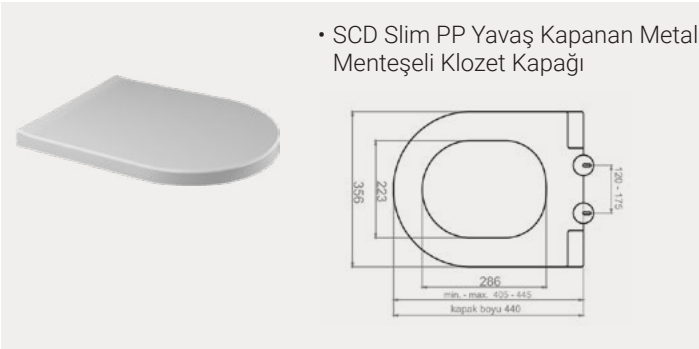

SCD Slim PP | 30SCD.04.02

Palet Adet	Kod	Renk	Fiyat ₺
K10	30SCD.04.02	Beyaz	750 ₺