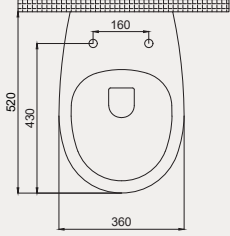

Concorde Rimless Asma Klozet | 70C003052

- 52 cm
- Q Rimless
- Montaj seti dahildir
- Klozet kapağı dahil değildir

Palet Adet	Kod	Açıklama	Renk	Fiyat ₺
K12	70C003052	Asma Klozet	Beyaz	3.370
K10	30SCR.03.02	Klozet Kapağı	Beyaz	1.085
SET (2 parça)				4.455

Uyumlu Kapak Özelliği

30SCR.03.02
SCR Slim Duroplast Yavaş Kapanan
Metal Menteşeli Beyaz Klozet Kapağı

Kapak uyum tablosu için bakınız [syf. 84](#) ►

Concorde Asma Bide | 70C012001

- 52 cm
- Batarya delikli
- Su taşma delikli
- Montaj seti dahildir

Palet Adet	Kod	Renk	Fiyat ₺
K12	70C012001	Beyaz	3.550