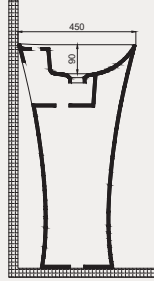

Palet Adet	Kod	Renk	Fiyat ₺
K4	70CO26002	Beyaz	8.230 ₺
K4	70CO26002.30.1.3.01	Parlak Siyah	14.400 ₺
K4	70CO26002.06.1.3.01	Mat Beyaz	14.400 ₺
K4	70CO26002.01.1.3.01	Mat Siyah	14.400 ₺
K4	70CO26002.07.1.3.01	Fildişi	14.400 ₺
K4	70CO26002.04.1.3.01	Vizon	14.400 ₺
K4	70CO26002.03.1.3.01	Somon	14.400 ₺
K4	70CO26002.02.1.3.01	Antrasit	14.400 ₺
K4	70CO26002.20.1.3.01	Altın	36.350 ₺
K4	70CO26002.21.1.3.01	Platin	36.350 ₺